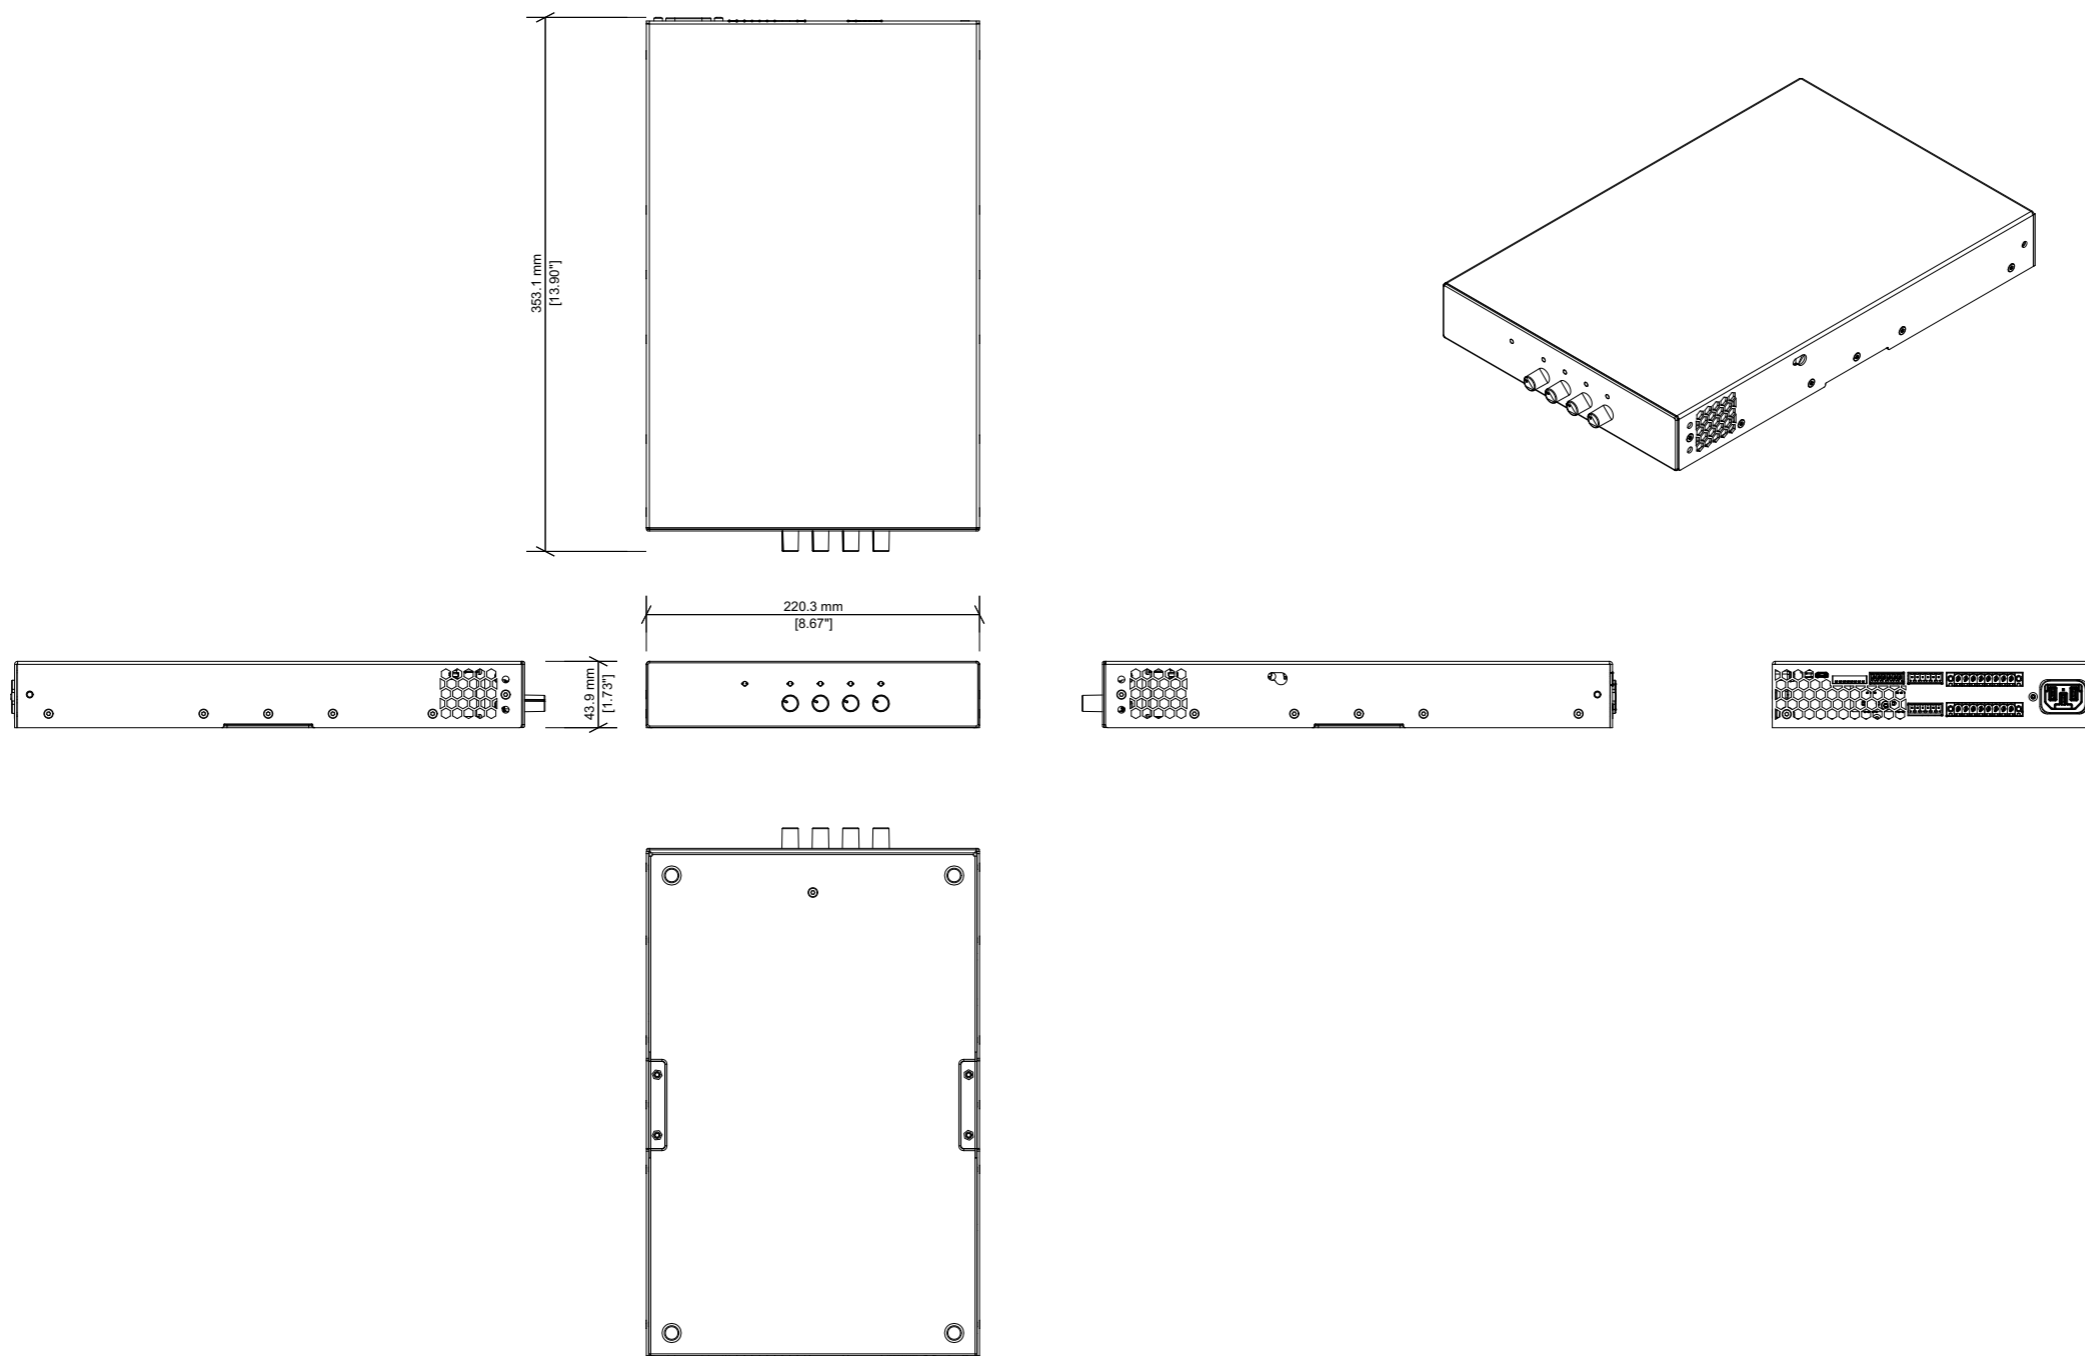

**DIMENSIONS:**  
All Dimensions mm  
[Inches in Brackets]

**DRAWN BY:**  
N.M.  
**DATE:**  
09/03/21

All information  
is Copyright ©  
Optimal Audio Group Ltd.

**SmartAmp 20**