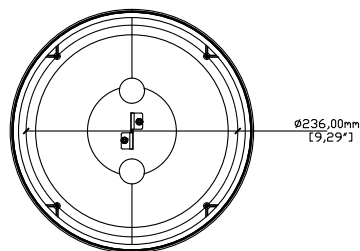

Loudspeakers

Pendant 2

Pendant accessory for Up 6 loudspeaker

Optimal Audio

SPECIFICATIONS

Part Number:	: UPP2-B (black) & UPP2-W (white)
Works with:	: Up6
Weight:	: 1.84kg / 4.06lbs
Material:	: Housing: AS Plastic, UL94-V-0 rated Grille: Steel with ABS Plastic, UL94-V-0 rated frame
Finish:	: Painted with UV-resistant finish (black: RAL9005, white: RAL9016)