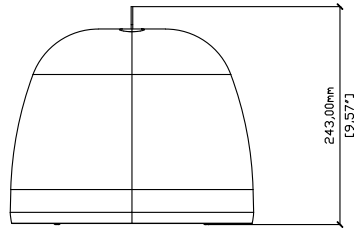

Loudspeakers

Pendant 2

Pendant accessory for Up 6 loudspeaker

Optimal Audio

SPECIFICATIONS

Part Number:	: UPP2-B (black) & UPP2-W (white)
Works with:	: Up6
Weight:	: 1.84kg / 4.06lbs
Material:	: Housing: AS Plastic, UL94-V-0 rated Grille: Steel with ABS Plastic, UL94-V-0 rated frame
Finish:	: Painted with UV-resistant finish (black: RAL9005, white: RAL9016)