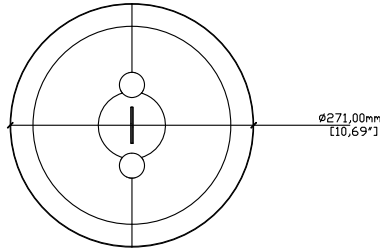

Loudspeakers

Pendant 2

Pendant accessory for Up 6 loudspeaker

Optimal Audio

SPECIFICATIONS

Part Number:	: UPP2-B (black) & UPP2-W (white)
Works with:	: Up6
Weight:	: 1.84kg / 4.06lbs
Material:	: Housing: AS Plastic, UL94-V-0 rated Grille: Steel with ABS Plastic, UL94-V-0 rated frame
Finish:	: Painted with UV-resistant finish (black: RAL9005, white: RAL9016)