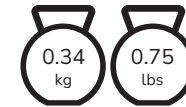

Weight

optimal-audio.co.uk

© 2024. Optimal Audio Group Ltd.