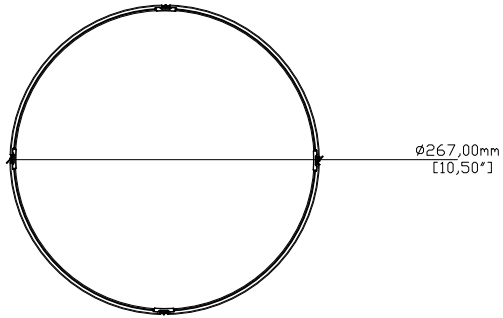

Optimal Audio

SPECIFICATIONS

Part Number:	: UPG2-B (black) & UPG2-W (white)
Works with:	: Up60, Up6
Weight:	: 0.34 / 0.75lbs
Material:	: Install Ring: ABS Plastic, UL94-V-0 rated Grille: Steel with ABS Plastic, UL94-V-0 rated frame
Finish:	: Painted with UV-resistant finish (black: RAL9005, white: RAL9016)