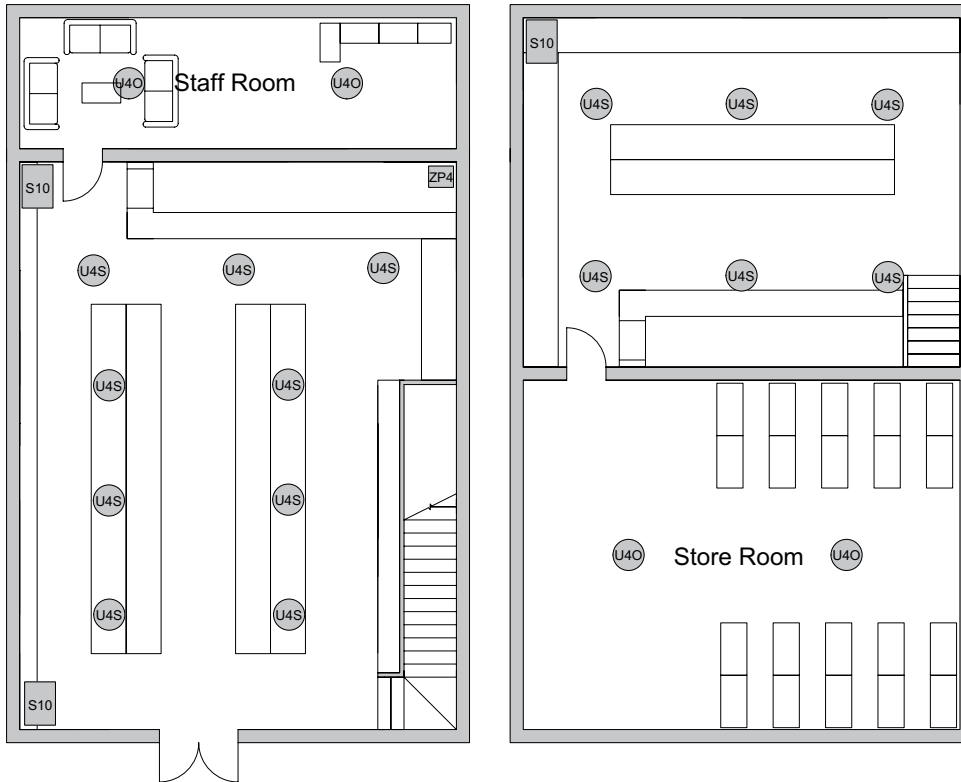

# Premium Retail

Application

Optimal Audio

Modern retail environments are design-conscious spaces, where creating the right atmosphere for the clientele is key.

This high-end fashion outlet requires dynamic and punchy sound with consistent coverage across the shop floors, with control from the office via a ZonePad 4. This is in an old building with minimal space behind the ceiling.

The coverage consistency is assured with the wide dispersion Up 4S loudspeakers, which also suit the mounting restrictions. Low frequency performance is enhanced using Sub 10 loudspeakers at floor level.

Using the SmartAmp 30's on-board loudspeaker processing frees up two outputs from the Zone 4 to provide coverage to staff areas.

 U40 Up 40  
  U4S Up 4S  
  S10 Sub 10  
  ZP4 ZonePad 4

Retail