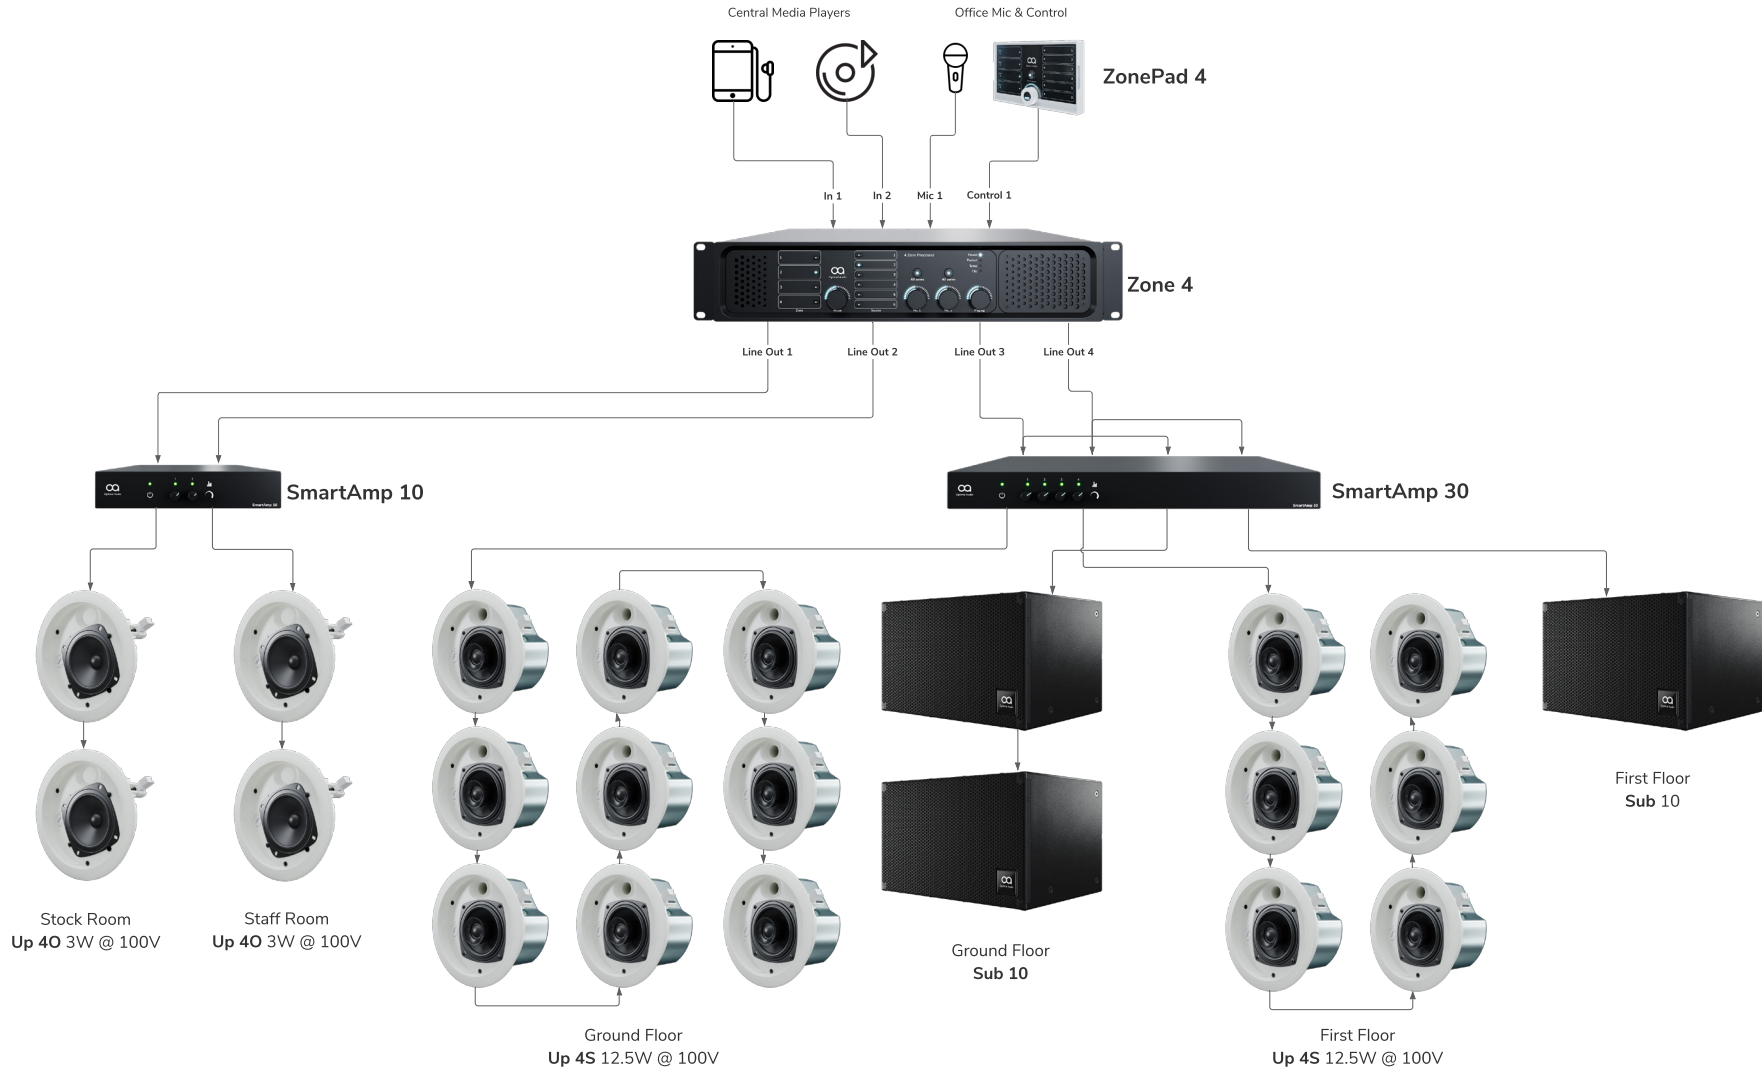

Retail

Premium Retail

Application

Optimal Audio

optimal-audio.co.uk

© 2021. Optimal Audio Group Ltd.