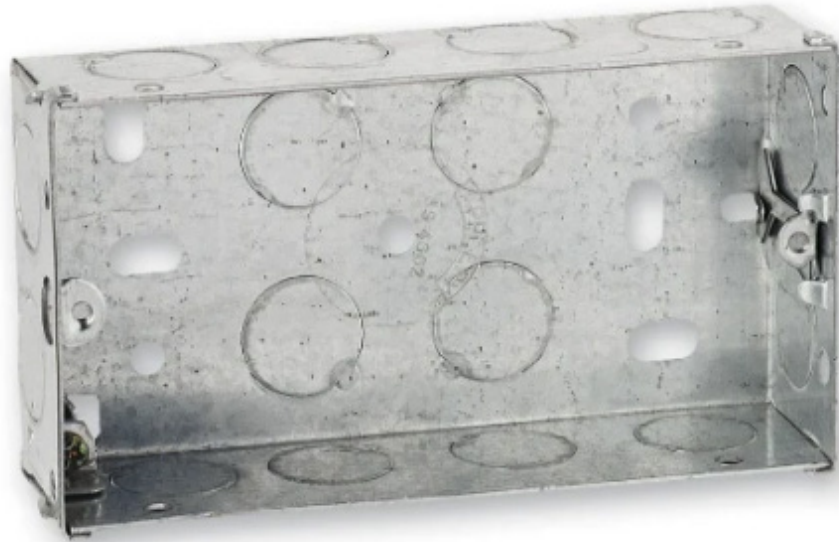

Solid Wall Mounting Box Flush

35mm Depth Galvanised Metal

Optimal Audio

Metal back box suitable for flush mounting.
The ZonePad can then be inserted and fixed to the box.

FEATURES

- Adjustable lug
- Two steel earth terminals
- With knockouts

SPECIFICATIONS

Part No.	PUR100012
Mounting method	Surface mounted (plaster)
Colour	Steel
Cable entry	Round
Material	Steel galvanised
Connection system	Screwed terminal
Depth	35 mm
Height	68.3 mm
Width	130 mm