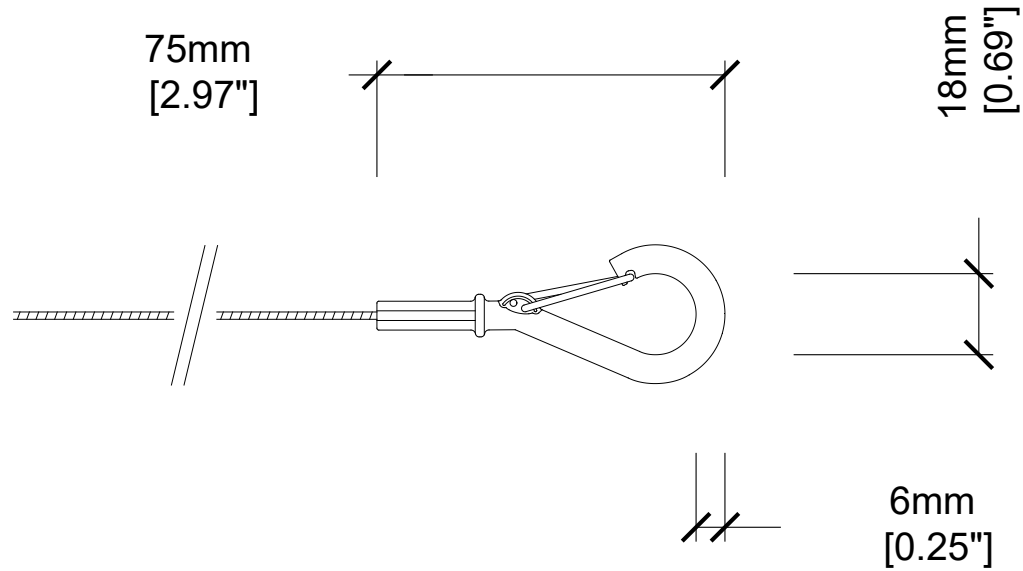

Loudspeakers

CK3

3M Suspension cable for Pendant 1 and Pendant 2

Optimal Audio

optimal-audio.co.uk

© 2024. Optimal Audio Group Ltd.