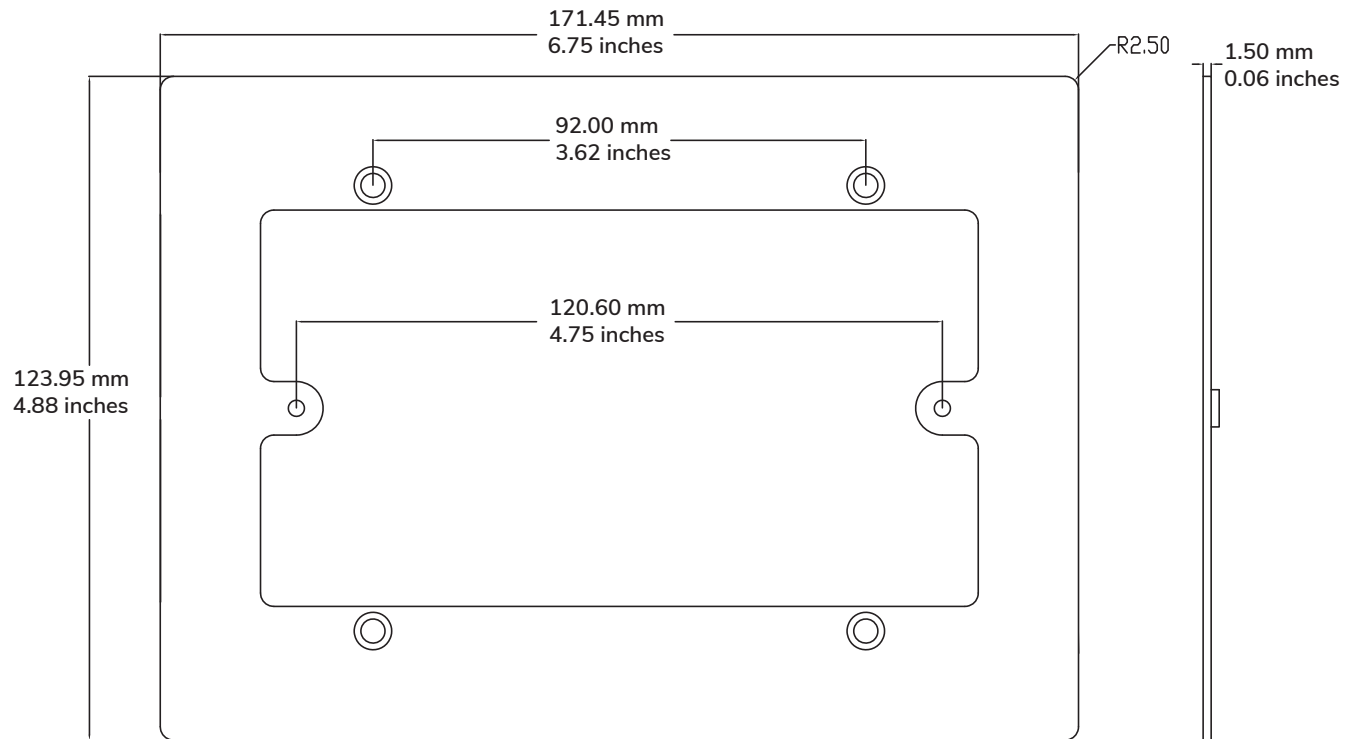

Controllers

ASM100363

US ZonePad adapter plate

Optimal Audio

optimal-audio.co.uk

© 2025. Optimal Audio Group Ltd.